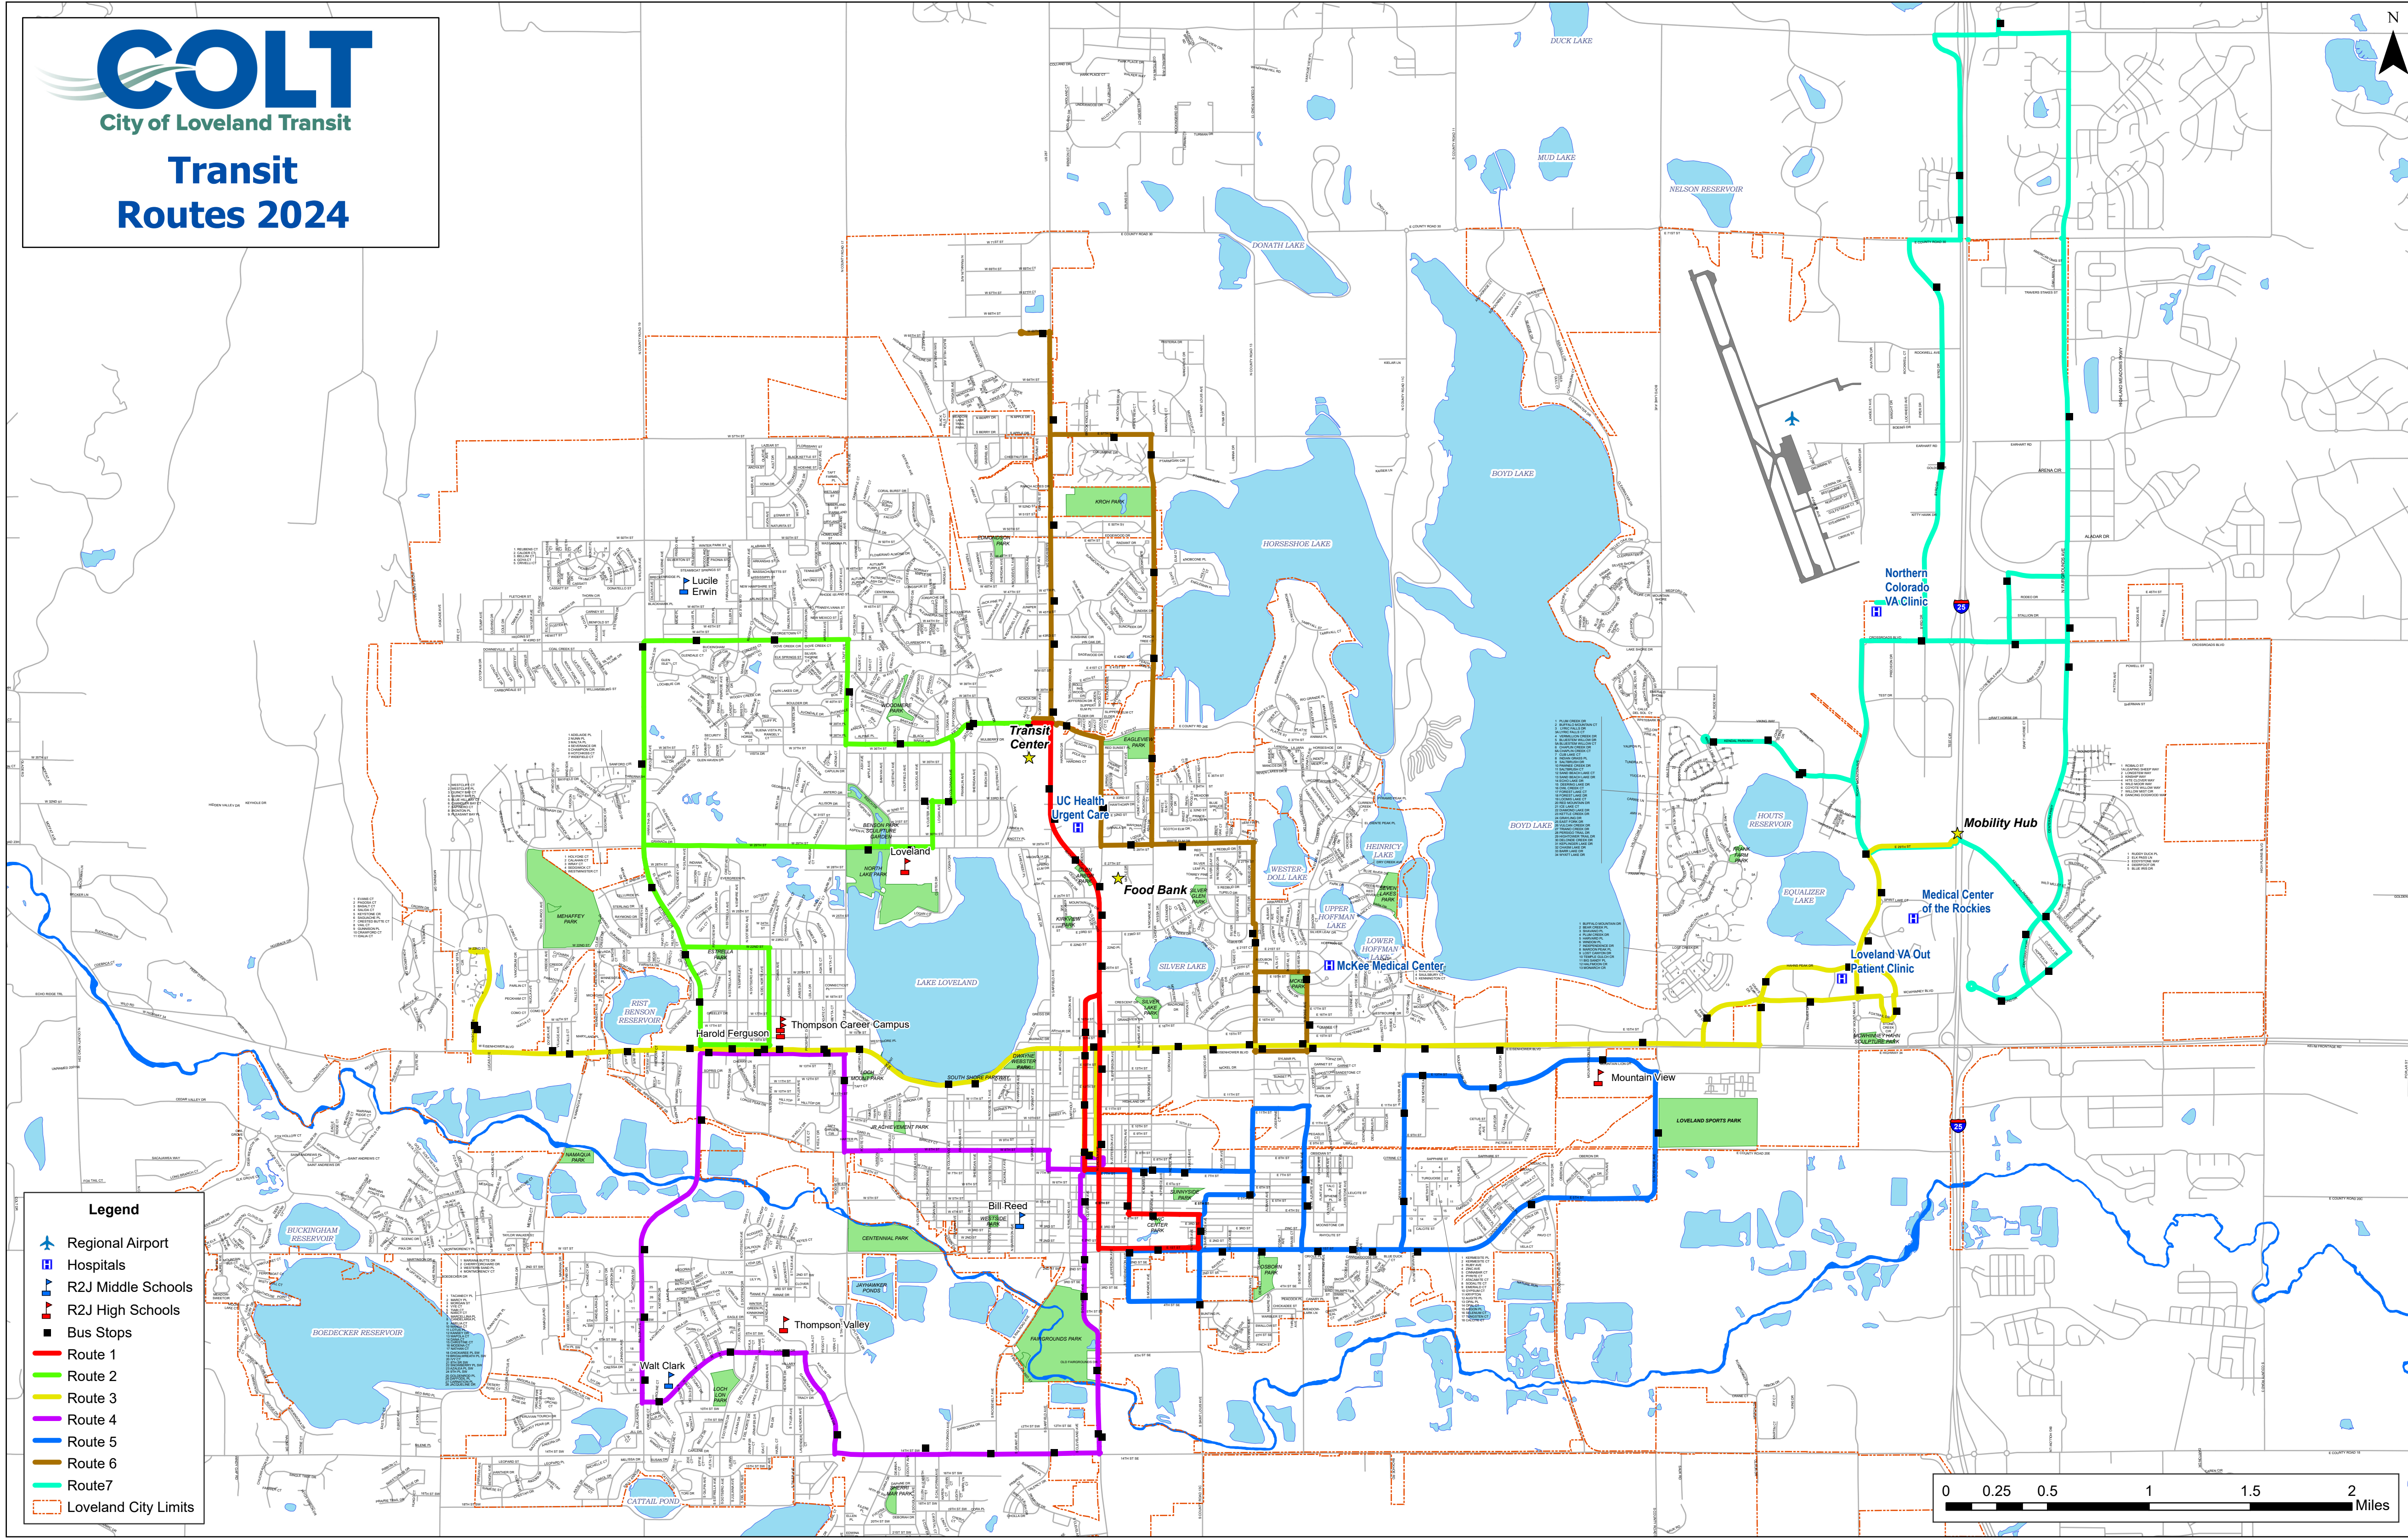

# COLT

City of Loveland Transit

## Transit Routes 2024

- Legend**
- Regional Airport
  - Hospitals
  - R2J Middle Schools
  - R2J High Schools
  - Bus Stops
  - Route 1
  - Route 2
  - Route 3
  - Route 4
  - Route 5
  - Route 6
  - Route 7
  - Loveland City Limits

Map labels include: Lucile Erwin, Transit Center, UC Health Urgent Care, Food Bank, McKee Medical Center, Medical Center of the Rockies, Loveland VA Out Patient Clinic, Northern Colorado VA Clinic, Mobility Hub, Harold Ferguson, Thompson Career Campus, Thompson Valley, Bill Reed, Mountain View, Loveland Sports Park, Lake Loveland, Boyd Lake, Horseshoe Lake, Duck Lake, Mud Lake, Nelson Reservoir, Houts Reservoir, Equalizer Lake, Rest Henson Reservoir, Mearns Park, Marauder Park, Central Park, Harborside Park, and Capital Pond.