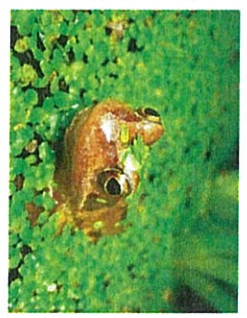

# Habitat Hunt Hike – Look in different habitats for different plants and animals or signs of animals.

Habitats and Plants to look for today:

## Pond and Riparian

- \_\_\_ Cattail
- \_\_\_ Bulrush
- \_\_\_ Arrow plant
- \_\_\_ Duckweed
- \_\_\_ Algae

Riparian = Near river, in river floodplain

- \_\_\_ Cottonwood Trees
- \_\_\_ Milkweed
- \_\_\_ Evening primrose – tall stiff – up to 6', hard seed pods, blooms in evening
- \_\_\_ Nutall's sunflower – tall and bush like
- \_\_\_ Yarrow (soft feathery leaves)

## Plant Invaders, Planted Plants

- \_\_\_ Curly Dock
- \_\_\_ Orchard grass (wide blade, tall, hay)
- \_\_\_ Wheat grass (seeds look like wheat)
- \_\_\_ Mullen (soft fuzzy leaves, tall stalk)
- \_\_\_ Canary Grass – super tall by the ponds
- \_\_\_ Canada thistle – shown
- \_\_\_ Musk Thistle – big head
- \_\_\_ Russian Olive Trees
- \_\_\_ Alfalfa (planted field)
- \_\_\_ Puncture Vine = Goat Heads