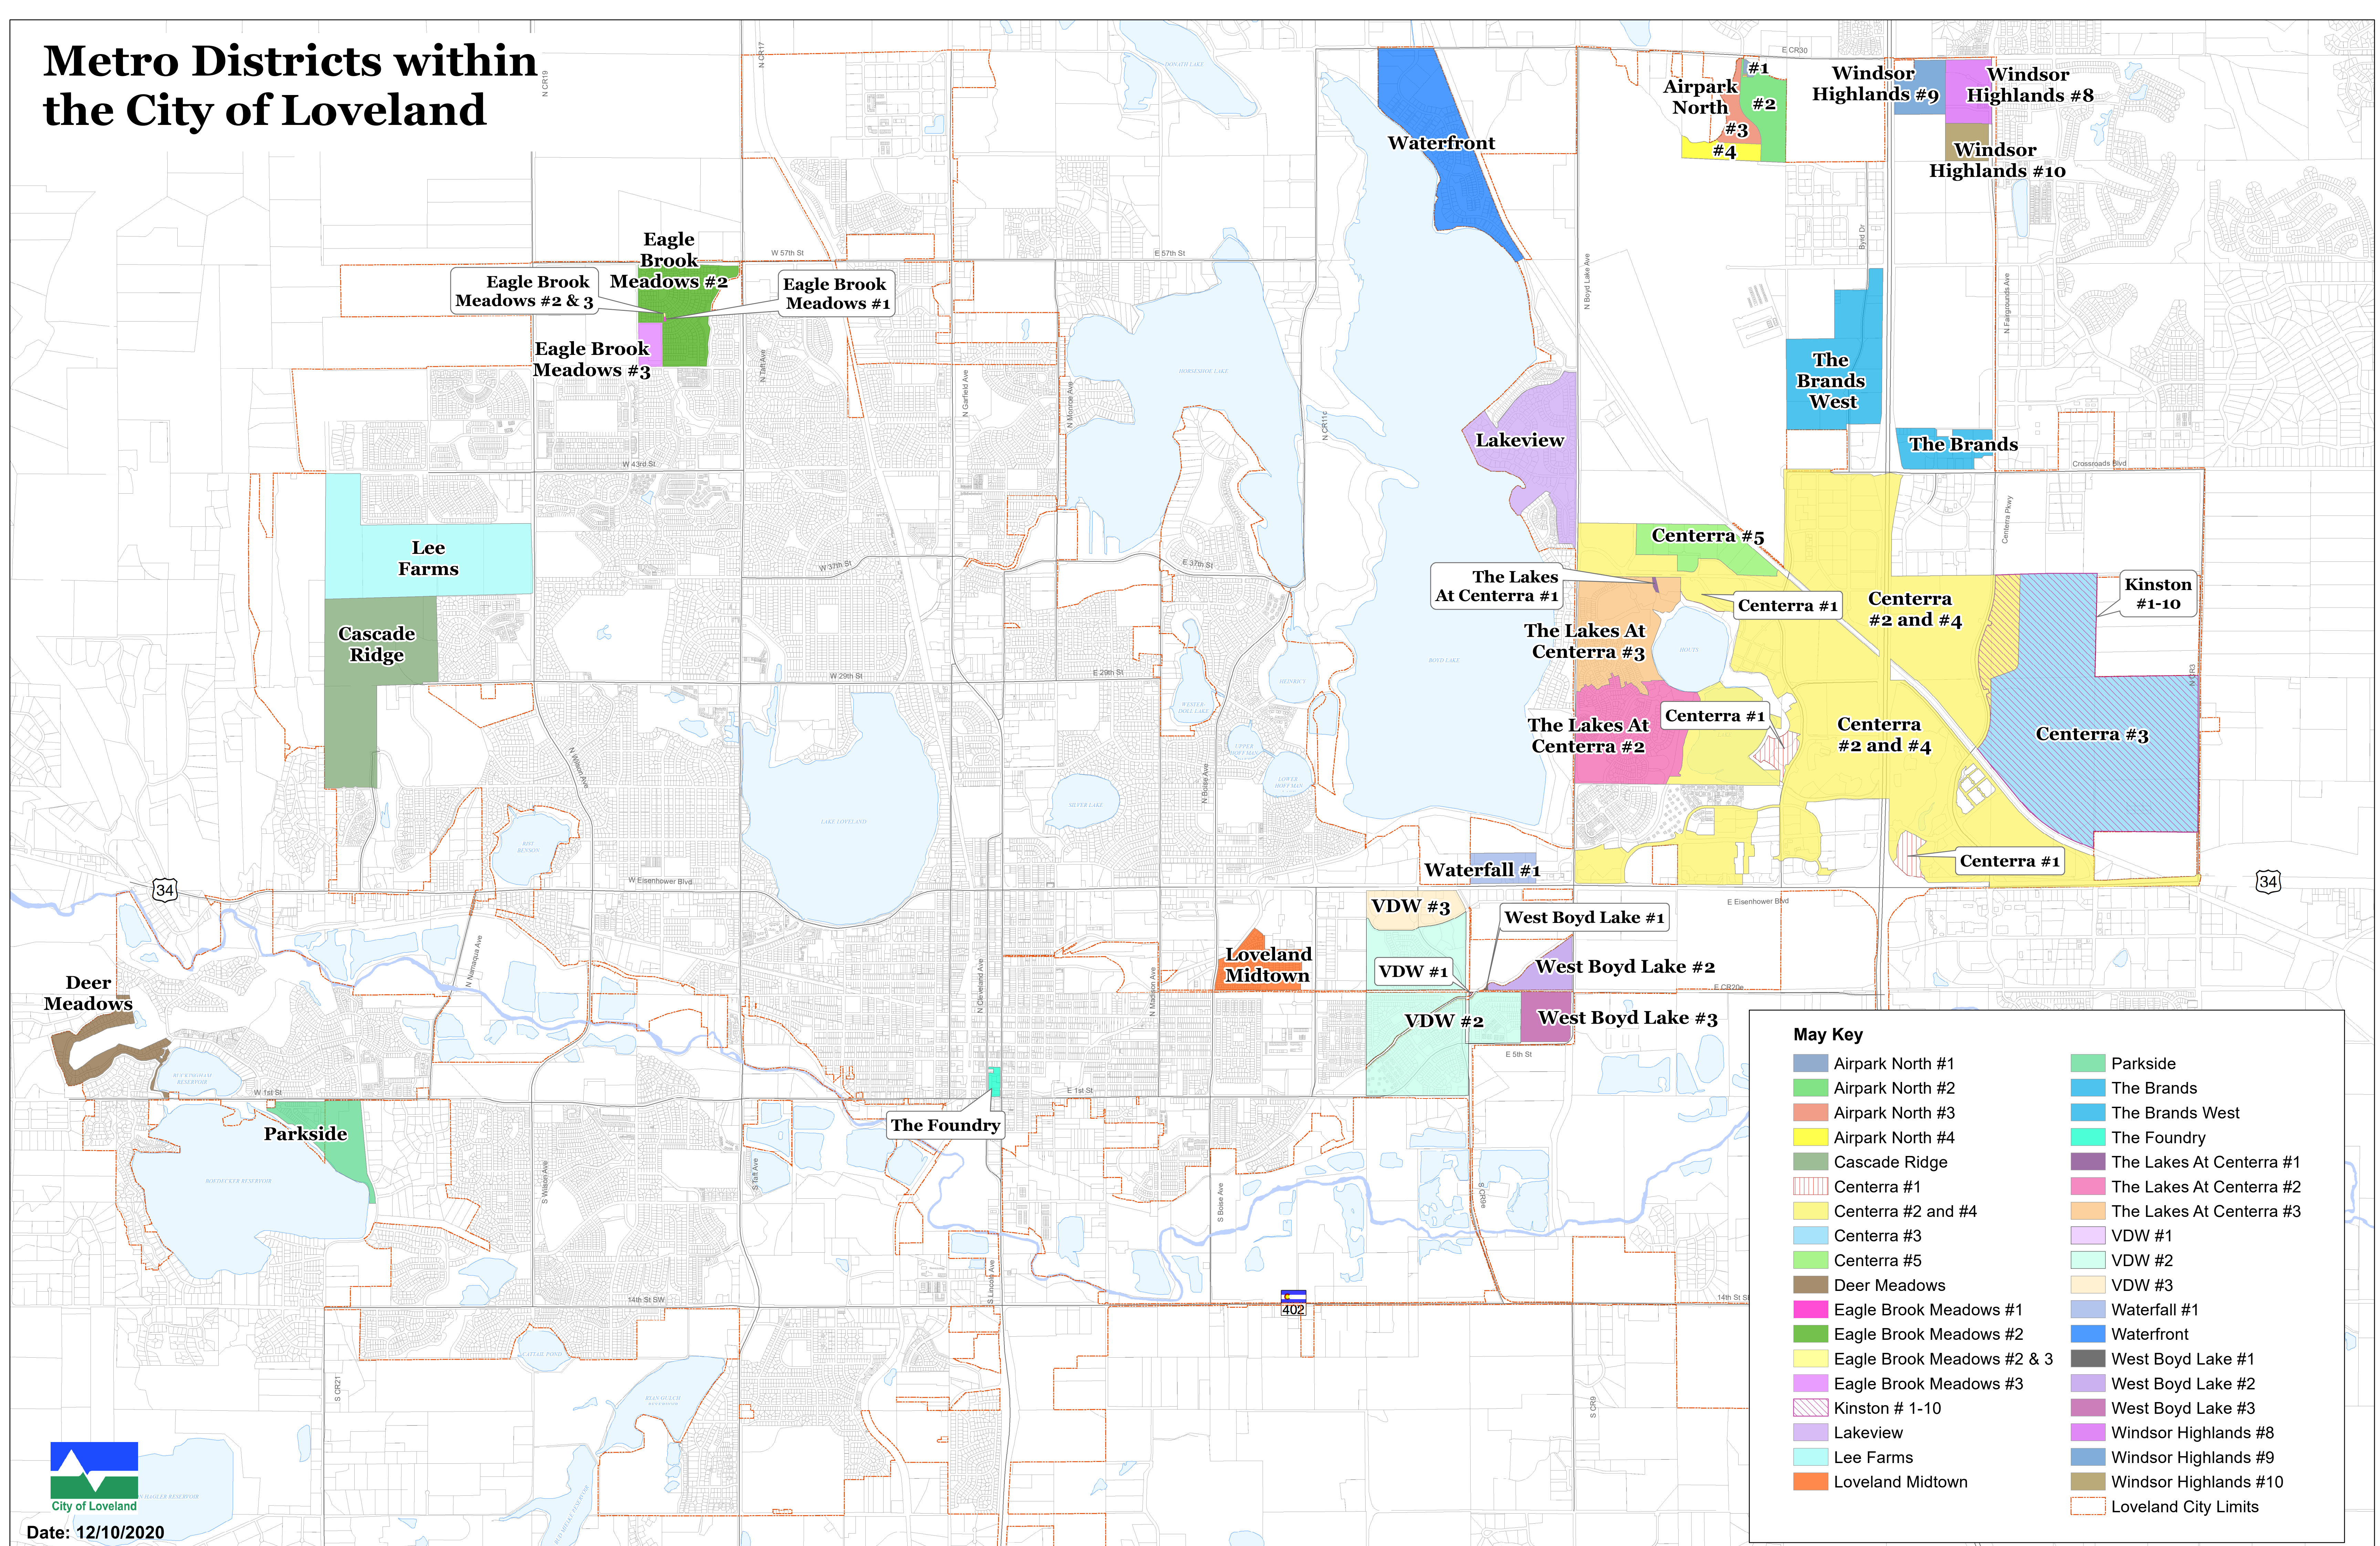

Metro Districts within the City of Loveland

May Key

	Airpark North #1		Parkside
	Airpark North #2		The Brands
	Airpark North #3		The Brands West
	Airpark North #4		The Ffoundry
	Cascade Ridge		The Lakes At Centerra #1
	Centerra #1		The Lakes At Centerra #2
	Centerra #2 and #4		The Lakes At Centerra #3
	Centerra #3		VDW #1
	Centerra #5		VDW #2
	Deer Meadows		VDW #3
	Eagle Brook Meadows #1		Waterfall #1
	Eagle Brook Meadows #2		Waterfront
	Eagle Brook Meadows #2 & 3		West Boyd Lake #1
	Eagle Brook Meadows #3		West Boyd Lake #2
	Kinston # 1-10		West Boyd Lake #3
	Lakeview		Windsor Highlands #8
	Lee Farms		Windsor Highlands #9
	Loveland Midtown		Windsor Highlands #10
	Loveland City Limits		