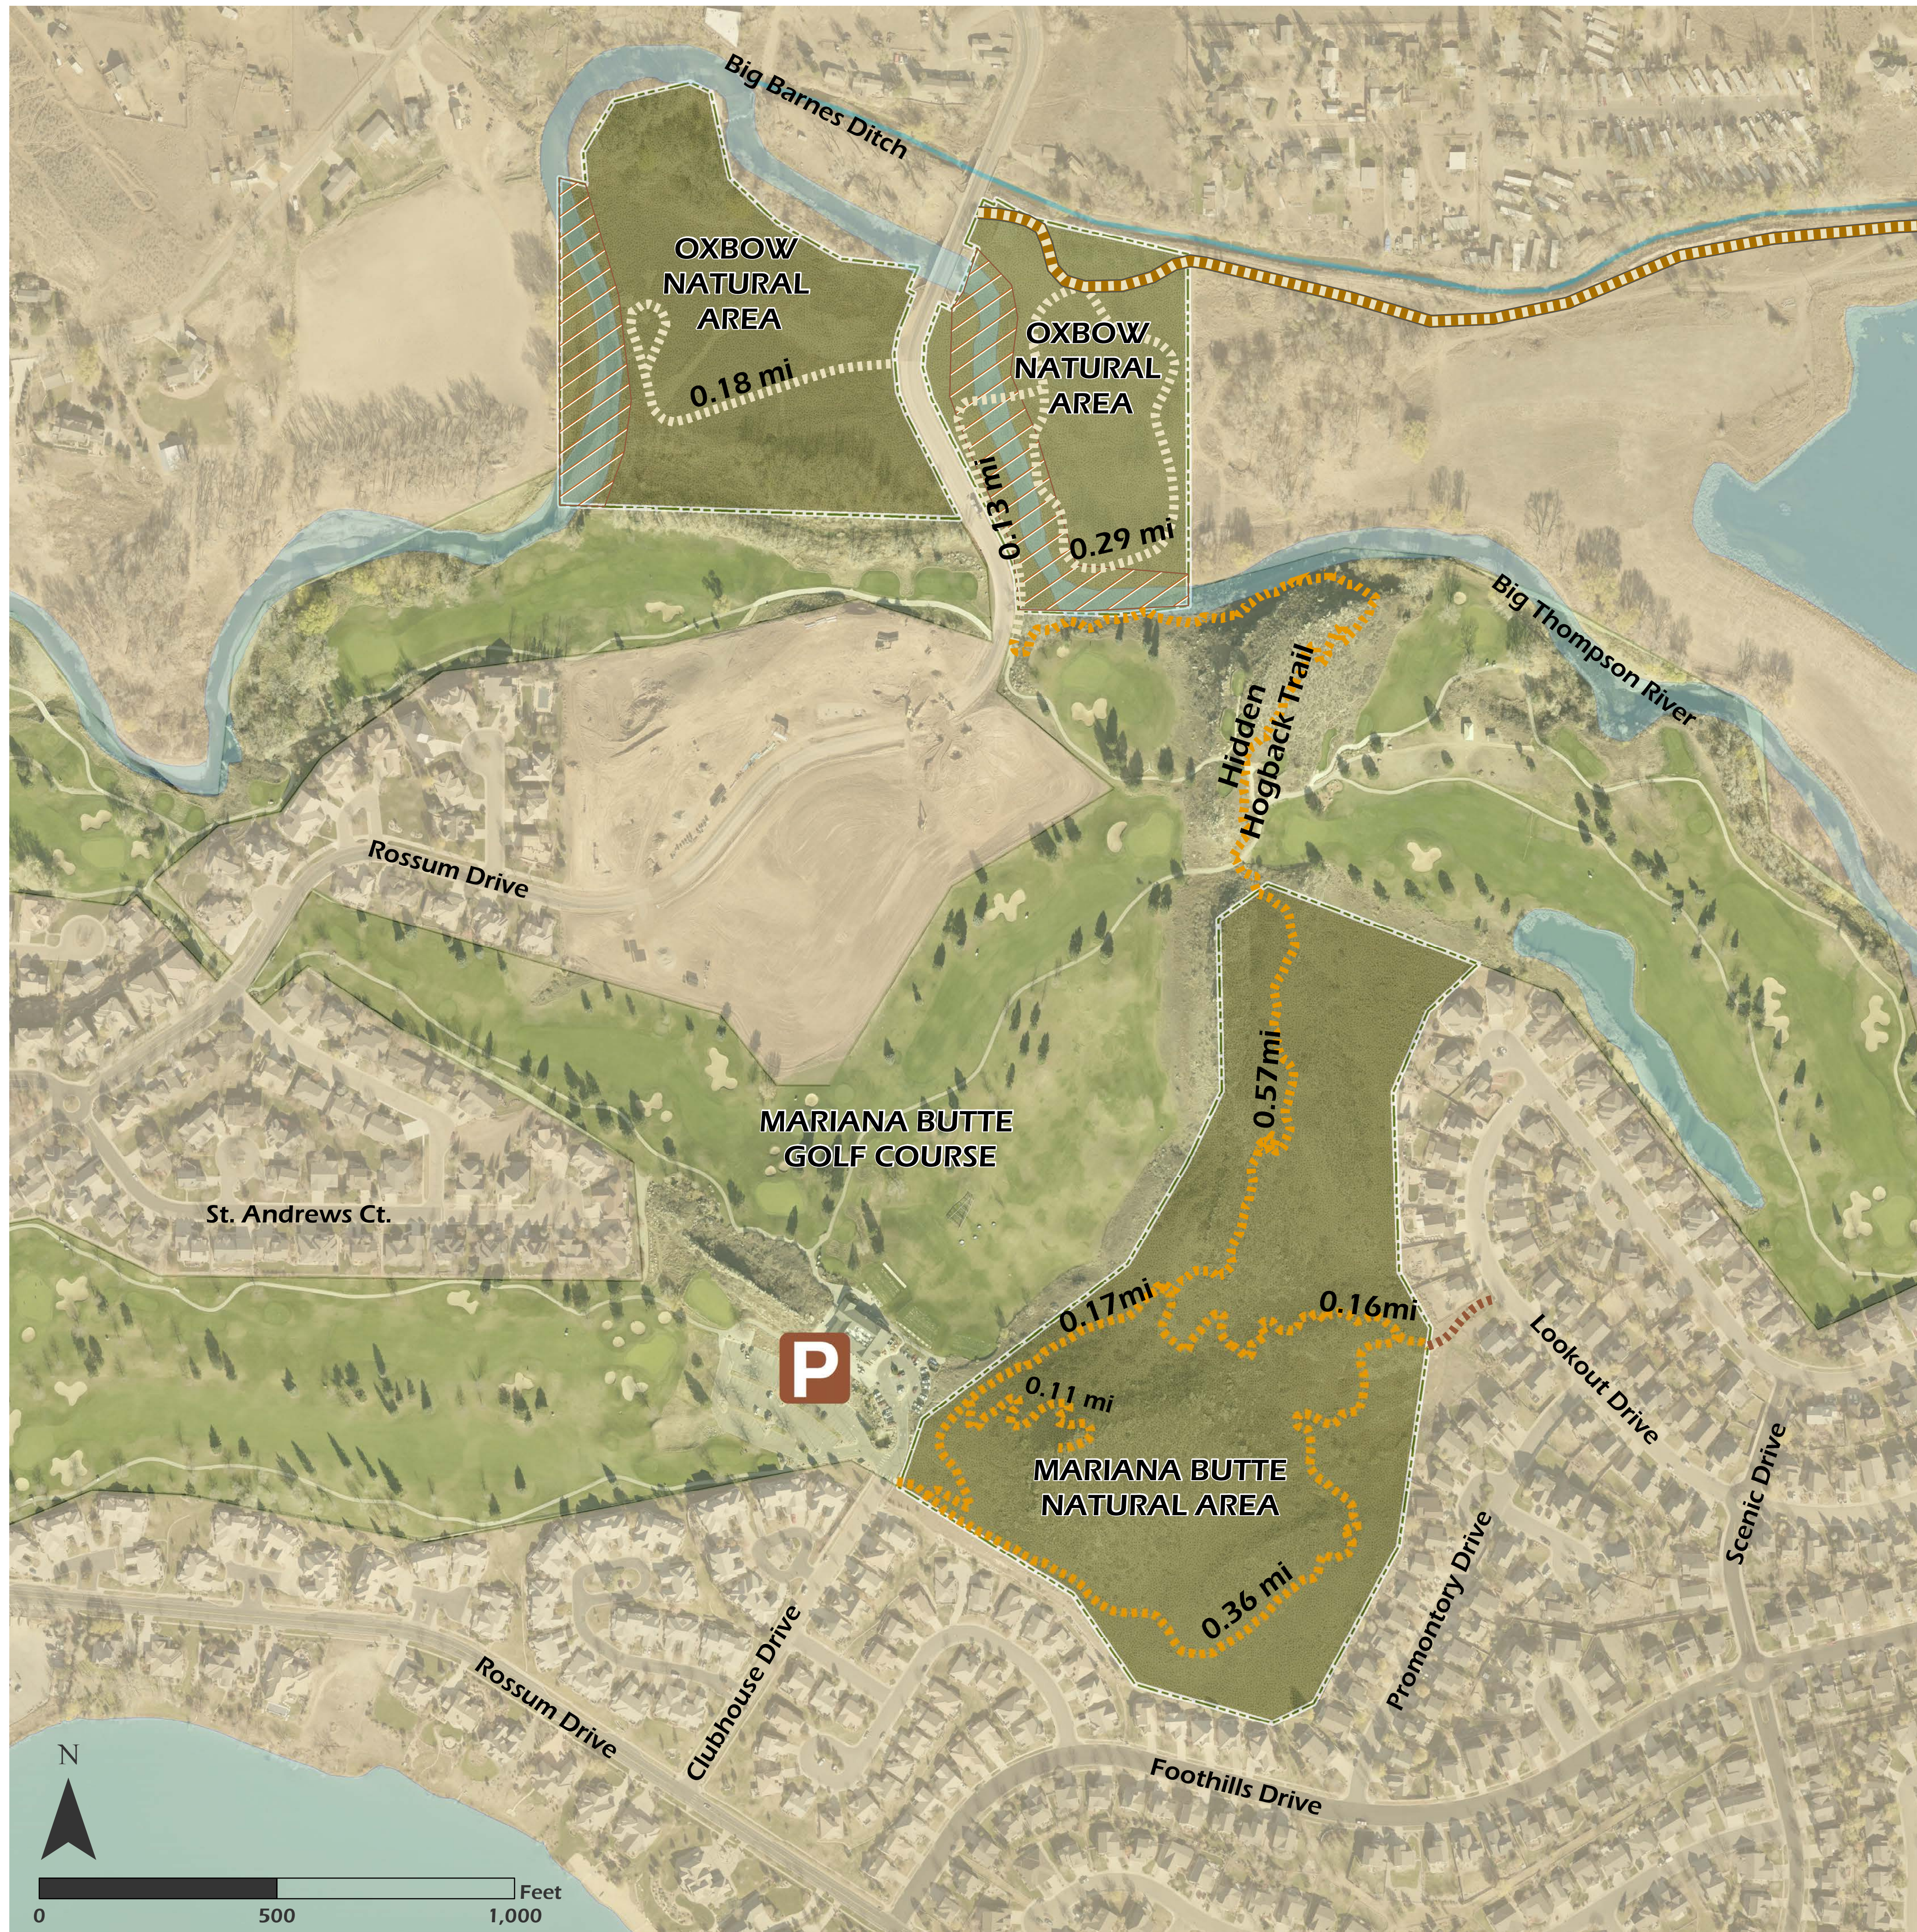

Welcome to Oxbow Natural Area

Oxbow Natural Area
1135 & 1140 Rossum Drive

RULES & REGULATIONS

- Trails open from 6:00am to 10:30pm daily, except Mariana Butte and Hidden Hogback trails (open dawn to dusk).
- Overnight parking or camping is prohibited.
- Pets must be leashed and under human control at all times. Owners must pick up and remove pet waste.
- Fishing is regulated by Colorado State Regulations. All persons age 16 and older are required to have a Colorado Fishing License.
- Alcohol, glass containers and smoking are prohibited.
- No open fires or flames. No gathering or cutting firewood, or collecting, removing, destroying, or defacing any natural or manmade object.
- Bicycling permitted on designated trails only. Horses and motorized vehicles are not permitted on open lands or trails.
- No hiking on concrete golf paths.
- Be courteous to others and quiet in active golf zones. Disorderly conduct should be reported to the Pro Shop (970) 667-8308 and may result in expulsion. Noise Ordinance is strictly enforced.
- Remote control (RC) motorized vehicles are not allowed.
- Discharge or use of firearms, projectiles, or fireworks is prohibited.
- Feeding, trapping, hunting, or disturbing wildlife is prohibited.
- Any encroachment or storage of privately owned items on open lands is prohibited.
- Call 911 in case of Emergency.
Non-emergency Police: (970) 667-2151
- Parks & Recreation Department Administration Office: (970) 962-2727
- On-call Parks & Open Lands Maintenance: (970) 962-2730 (April to October)

www.CityofLoveland.org/OpenLands

LEGEND

PAVED RECREATION TRAIL

MULTI-USE SOFT SURFACE TRAIL

PEDESTRIAN ONLY SOFT SURFACE TRAIL

NEIGHBORHOOD ACCESS TRAIL

AMENITIES

DESIGNATED FISHING ACCESS

NATURAL AREAS

MARIANA BUTTE GOLF COURSE

HIKING

WILDLIFE VIEWING

LEASHED DOGS ONLY