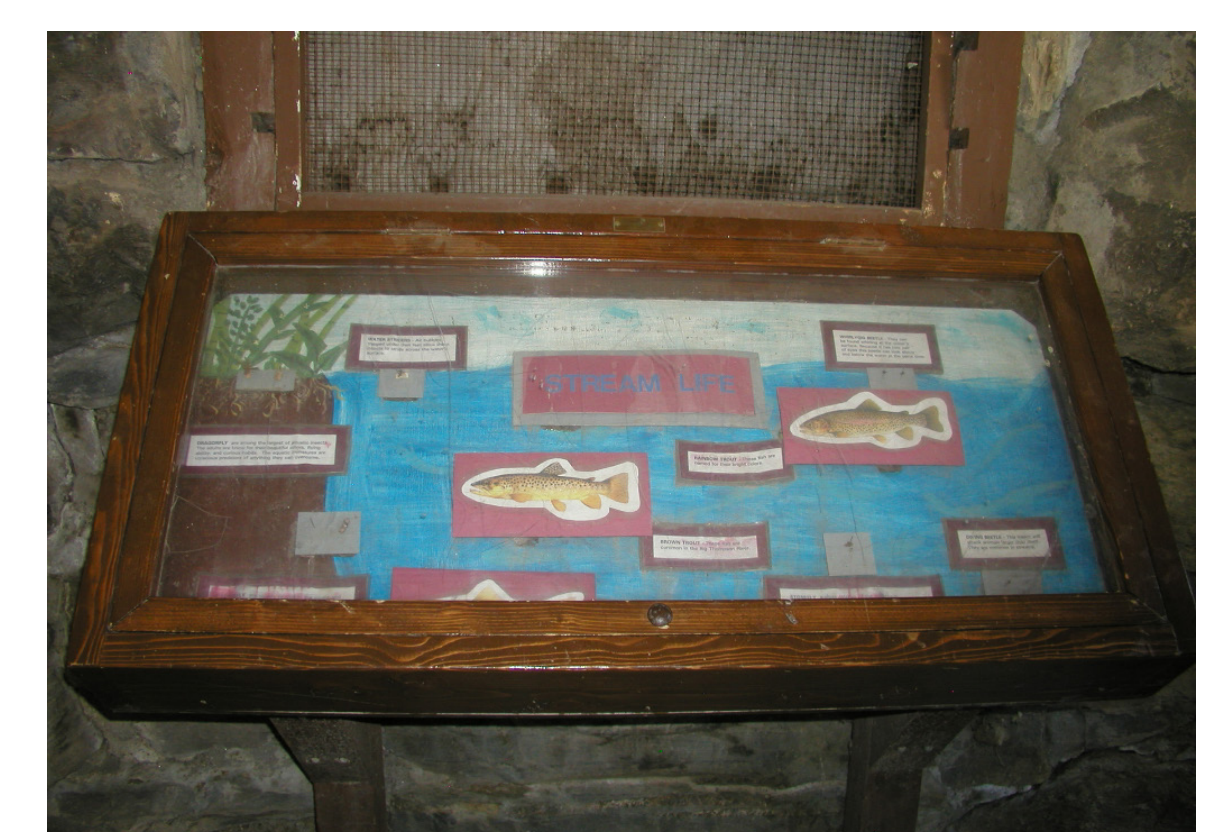

Pre-Flood Educational display within the CCC Butterfly Building