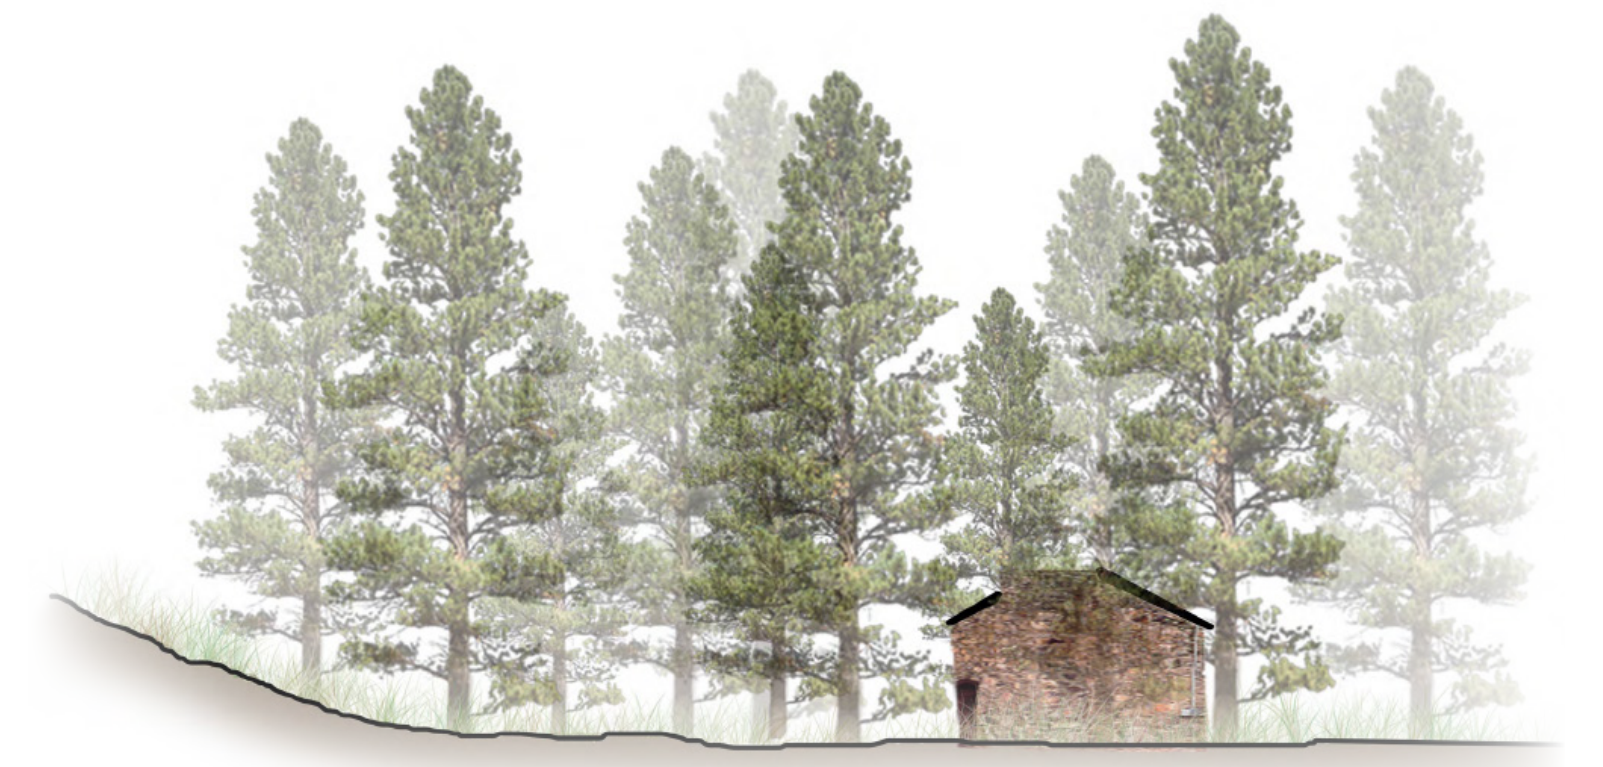

Viestenz-Smith Mountain Park

Grand Re-Opening | September 28, 2018

Future Projects

Environmental Education

Loveland's environmental education program initially started with 5th grade school groups. It has since grown to include programs for preschoolers through middle schoolers and the public for all ages with a variety of interests. Programs for the public will start in Spring 2019 and the wildlife program for school groups will resume in 2020.

Environmental Education Station within the Park

Environmental Education in the CCC-Era Historic Cabin

Improvements to Buildings

Modifications are being planned to historic buildings to improve security, ADA accessibility and safety. Because the structures are historically significant, the City is coordinating design development with the State Historic Preservation Office. Improvements will require custom fabrication and installation. Expected completion is Spring 2020.

CCC-Era Butterfly Pavilion

CCC-Era Cabin

Cabin Steps

Shelter Interior

CCC-Era Shelter

Remembrances

VSMP has profound sentimental value within the community. Between 1976 and 2013, VSMP collected more than 50 individual memorial plaques with dedicated trees or benches, the majority of which were washed away during the 2013 Flood. The City is working with Art in Public Places to develop a feature that honors the memorials with an anticipated completion date of spring 2020. The City is also considering dedicating space for marriage ceremonies and renewed vows when funding becomes available.

Memorial Plaque and Tree

Memorial Plaque and Boulder

Wedding at VSMP, Photo Courtesy of Capturingmoments.com

Interpretive Signs

Prior to the 2013 Flood, VSMP housed an array of interpretive signs with varying styles. The City will develop a sign plan that tells the story of the park through cohesive messaging and sign design. The sign plan is scheduled for completion in 2020.